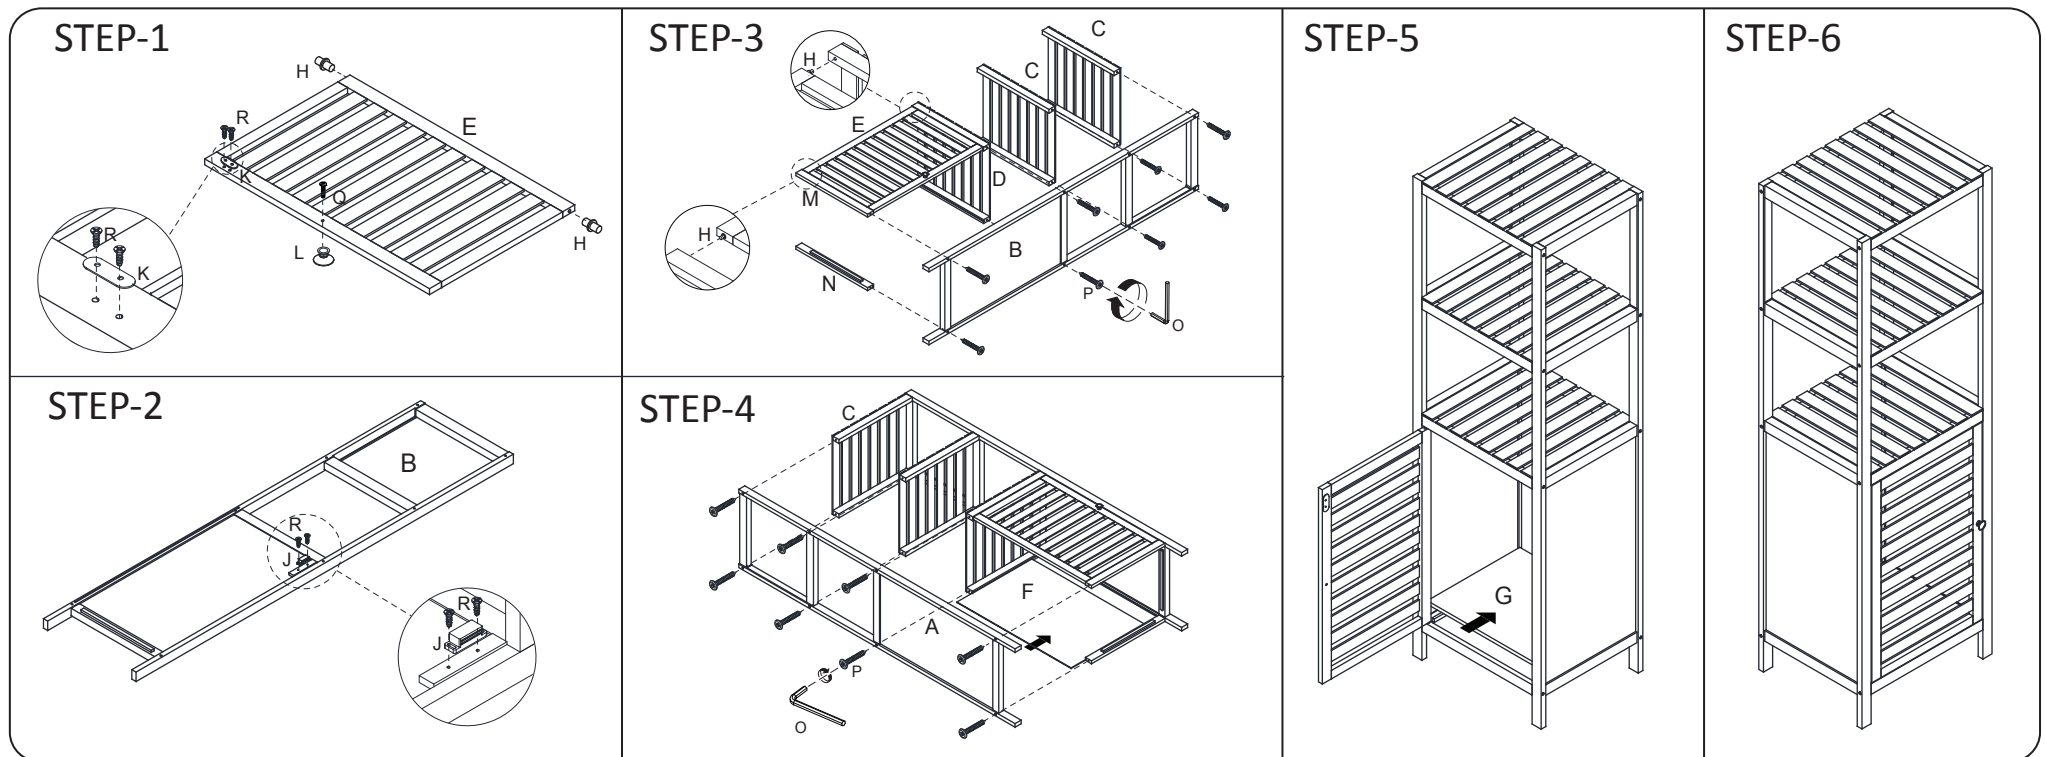

Multi-Functional 3 Tier Bamboo Tower/ Cabinet

Timber Valley
HOME & GARDEN
Mid-America Home & Garden

Assembly instruction

Model: MA336

AX 1 	BX 1 	CX 2 	EX 1 	GX 1 	JX 1 	LX 1 	NX 1 	QX 1 	
		DX 1 	FX 1 	HX 2 	KX 1 	MX 1 	OX 1 	PX 16 	RX 4